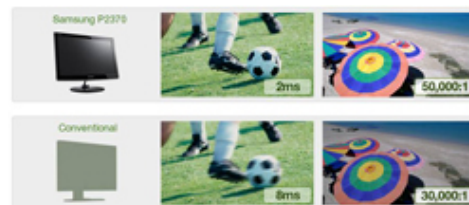

ultra-slim design

Our ultra-slim monitor is a stunning addition to any room. It's finely crafted from its crystal clear neck to its clean, black silhouette. The high-gloss bezel changes colour with the room's light. Turn it on, and the on/off button disappears. And with a screen depth of only 30mm, it can be placed anywhere. Plus, ToC™ adds a touch of unique style to its surroundings with a hint of colour infused into the bezel.

starlight touch controls

Apply a gentle touch to any of the buttons and they light up. After a few moments of inactivity they disappear for a clean look.

dynamic contrast ratio

The contrast between light and dark colours on the screen is what makes images stand out. The bigger the difference between light and dark images, the more vibrant images will appear. With amazing dynamic contrast ratios of 50000:1 you'll enjoy sharper image quality that's sure to catch your eye.